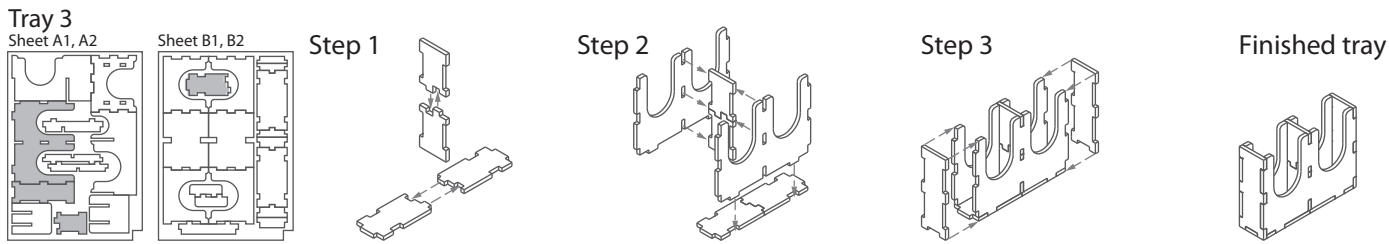

Tray 2av1 & 2b (tray 2av1 is only used in Variant 1)

Sheet B1

Sheet B2

Step 1

Step 2

Finished tray

Tray 2av2 (the tray is only used in Variant 2)

Sheet B2

To assemble
repeat steps 1-2
of Tray 2v1

Step 3

Finished tray

FS-AEONv2 insert compatible with Aeons End®, including numerous expansions. Separately compatible with War Eternal®, New Age® and Outcasts® versions of the game

FS-AEONv2

Tray legend:

Tray 1 - breach tiles and other cards
Tray 2a, b - nemesis, spell and randomizer cards
Tray 3 - gem cards
Tray 4a - dice and large tokens

Tray 4b - plastic gems and other tokens
Tray 5a - life and other small tokens
Tray 5b - pulse and fury/husk tokens
Tray 6 - filler tray for Variant 2