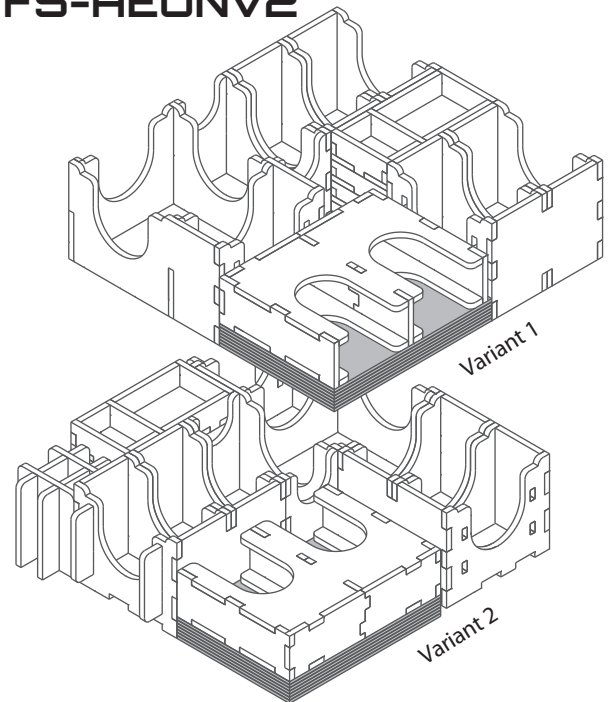

FS-AEONv2 insert compatible with Aeons End®, including numerous expansions. Separately compatible with War Eternal®, New Age® and Outcasts® versions of the game Assembly Instructions

FS-AEONv2

The package contains 4 sheets, two of them are identical to the other two.

The part marked in sheet A2 is to be discarded.

After assembly the trays are put in up to four layers in the original game box.

Ordinary PVA glue is required when assembling each tray.

Please make sure you dry-assemble each tray correctly before gluing it together.

The insert has two variants, with Variant 2 being for the larger Pegasus Spiele edition.