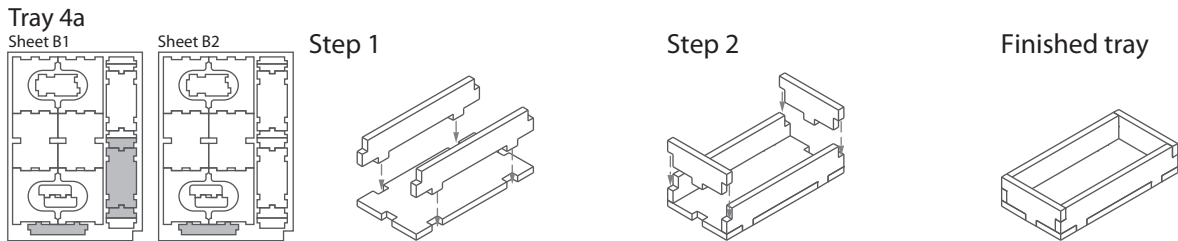

Tray 2av1 & 2b (tray 2av1 is only used in Variant 1)

Sheet B1

Sheet B2

Step 1

Step 2

Finished tray

Tray 2av2 (the tray is only used in Variant 2)

Sheet B2

To assemble
repeat steps 1-2
of Tray 2v1

Step 3

Finished tray

FS-AEONv2 insert compatible with Aeons End®, including numerous expansions. Separately compatible with War Eternal®, New Age® and Outcasts® versions of the game