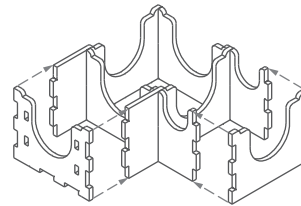

The part marked in sheet A2 is to be discarded.

After assembly the trays are put in up to four layers in the original game box.

Ordinary PVA glue is required when assembling each tray.

Please make sure you dry-assemble each tray correctly before gluing it together.

The insert has two variants, with Variant 2 being for the larger Pegasus Spiele edition.

Sheet A1

Sheet A2

Sheet B1

Sheet B2

Tray 1v1 (the tray is only used in Variant 1)

Sheet A1

Sheet A2

Step 1

Step 2

Finished tray

Tray 1v2 (the tray is only used in Variant 2)

Sheet B1

To assemble
repeat steps 1-2
of Tray 1v1

Step 3

Finished tray

Tray 2av1 & 2b (tray 2av1 is only used in Variant 1)

Sheet B1

Sheet B2

Step 1

Step 2

Finished tray

Tray 2av2 (the tray is only used in Variant 2)

Sheet B2