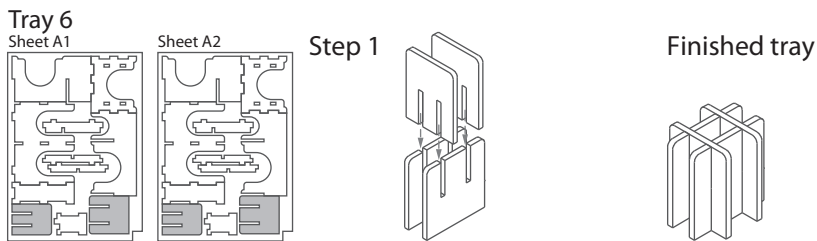

Tray 2av1 & 2b (tray 2av1 is only used in Variant 1)

Sheet B1

Sheet B2

Step 1

Step 2

Finished tray

Tray 2av2 (the tray is only used in Variant 2)

Sheet B2

To assemble
repeat steps 1-2
of Tray 2v1

Step 3

Finished tray

FS-AEONv2 insert compatible with Aeons End®, including numerous expansions. Separately compatible with War Eternal®, New Age® and Outcasts® versions of the game

FS-AEONv2

Tray legend:

Tray 1 - breach tiles and other cards
Tray 2a, b - nemesis, spell and randomizer cards
Tray 3 - gem cards
Tray 4a - dice and large tokens

Tray 4b - plastic gems and other tokens
Tray 5a - life and other small tokens
Tray 5b - pulse and fury/husk tokens
Tray 6 - filler tray for Variant 2