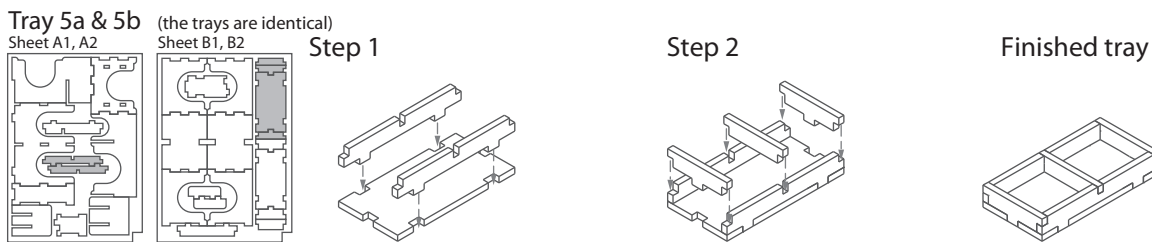

Tray 2av1 & 2b (tray 2av1 is only used in Variant 1)

Sheet B1

Sheet B2

Step 1

Step 2

Finished tray

Tray 2av2 (the tray is only used in Variant 2)

Sheet B2

To assemble
repeat steps 1-2
of Tray 2v1

Step 3

Finished tray

FS-AEONv2 insert compatible with Aeons End®, including numerous expansions. Separately compatible with War Eternal®, New Age® and Outcasts® versions of the game

FS-AEONv2

Tray legend:

Tray 1 - breach tiles and other cards
Tray 2a, b - nemesis, spell and randomizer cards
Tray 3 - gem cards
Tray 4a - dice and large tokens

Tray 4b - plastic gems and other tokens
Tray 5a - life and other small tokens
Tray 5b - pulse and fury/husk tokens
Tray 6 - filler tray for Variant 2