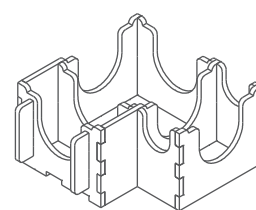

The insert has two variants, with Variant 2 being for the larger Pegasus Spiele edition.

Sheet A1

Sheet A2

Sheet B1

Sheet B2

Tray 1v1 (the tray is only used in Variant 1)

Sheet A1

Sheet A2

Step 1

Step 2

Finished tray

Tray 1v2 (the tray is only used in Variant 2)

Sheet B1

To assemble
repeat steps 1-2
of Tray 1v1

Step 3

Finished tray

Tray 2av1 & 2b (tray 2av1 is only used in Variant 1)

Sheet B1

Sheet B2

Step 1

Step 2

Finished tray

Tray 2av2 (the tray is only used in Variant 2)

Sheet B2