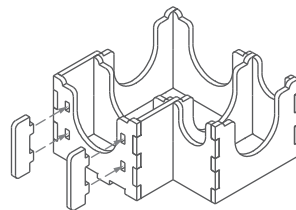

The insert has two variants, with Variant 2 being for the larger Pegasus Spiele edition.

Sheet A1

Sheet A2

Sheet B1

Sheet B2

Tray 1v1 (the tray is only used in Variant 1)

Sheet A1

Sheet A2

Step 1

Step 2

Finished tray

Tray 1v2 (the tray is only used in Variant 2)

Sheet B1

To assemble
repeat steps 1-2
of Tray 1v1

Step 3

Finished tray

Tray 2av1 & 2b (tray 2av1 is only used in Variant 1)

Sheet B1

Sheet B2

Step 1

Step 2

Finished tray

Tray 2av2 (the tray is only used in Variant 2)

Sheet B2