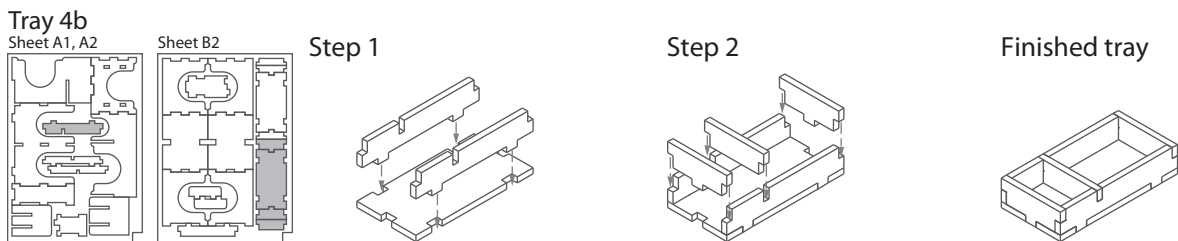

Tray 2av1 & 2b (tray 2av1 is only used in Variant 1)

Sheet B1

Sheet B2

Step 1

Step 2

Finished tray

Tray 2av2 (the tray is only used in Variant 2)

Sheet B2

To assemble
repeat steps 1-2
of Tray 2v1

Step 3

Finished tray

FS-AEONv2 insert compatible with Aeons End®, including numerous expansions. Separately compatible with War Eternal®, New Age® and Outcasts® versions of the game

FS-AEONv2

Tray legend:

Tray 1 - breach tiles and other cards
Tray 2a, b - nemesis, spell and randomizer cards
Tray 3 - gem cards
Tray 4a - dice and large tokens

Tray 4b - plastic gems and other tokens
Tray 5a - life and other small tokens
Tray 5b - pulse and fury/husk tokens
Tray 6 - filler tray for Variant 2