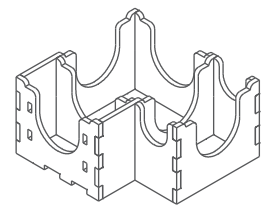

The part marked in sheet A2 is to be discarded.

After assembly the trays are put in up to four layers in the original game box.

Ordinary PVA glue is required when assembling each tray.

Please make sure you dry-assemble each tray correctly before gluing it together.

The insert has two variants, with Variant 2 being for the larger Pegasus Spiele edition.

Sheet A1

Sheet A2

Sheet B1

Sheet B2

Tray 1v1 (the tray is only used in Variant 1)

Sheet A1

Sheet A2

Step 1

Step 2

Finished tray

Tray 1v2 (the tray is only used in Variant 2)

Sheet B1

To assemble
repeat steps 1-2
of Tray 1v1

Step 3

Finished tray