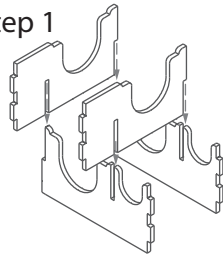

The part marked in sheet A2 is to be discarded.

After assembly the trays are put in up to four layers in the original game box.

Ordinary PVA glue is required when assembling each tray.

Please make sure you dry-assemble each tray correctly before gluing it together.

The insert has two variants, with Variant 2 being for the larger Pegasus Spiele edition.

Sheet A1

Sheet A2

Sheet B1

Sheet B2

Tray 1v1 (the tray is only used in Variant 1)

Sheet A1

Sheet A2

Step 1

Step 2

Finished tray

Tray 1v2 (the tray is only used in Variant 2)

Sheet B1

To assemble
repeat steps 1-2
of Tray 1v1

Step 3

Finished tray

Tray 2av1 & 2b (tray 2av1 is only used in Variant 1)

Sheet B1

Sheet B2

Step 1

Step 2

Finished tray

Tray 2av2 (the tray is only used in Variant 2)

Sheet B2